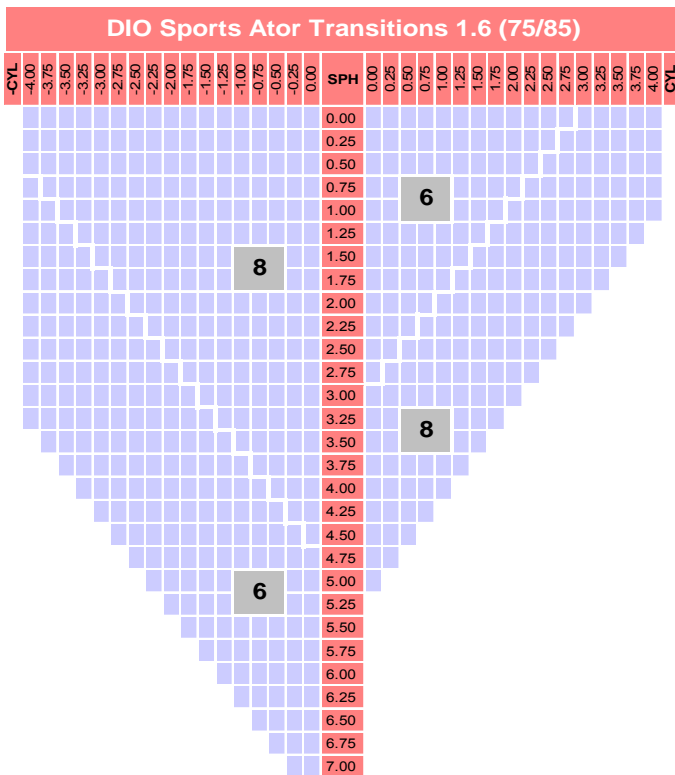

## Specification

Material	MR8	UV cut off (nm)	400
Refractive Index	1.597	Base curve	6/8BC
Gravity	1.30	Max Diameters (mm)	75
Abbe Value	42	Color	Grey/Brown

## Power Chart

75R

Lenticular

Decentration = 10mm

Index = 1.530

※ When your prescription is over of range, please contact us directly.

## Lens Marking Layout