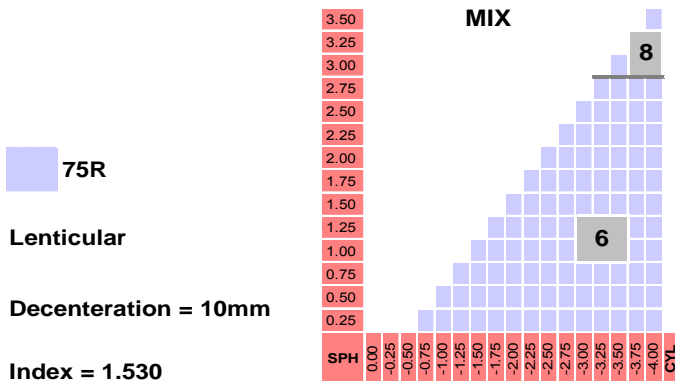

## Specification

Material	MR8	UV cut off (nm)	400
Refractive Index	1.597	Base curve	6/8BC
Gravity	1.30	Max Diameters (mm)	75
Abbe Value	42	Color	Grey/Brown

## Lens Features

- Aspherical SV freeform design for high curve
- As-worn prescription optimization with 0.01D
- Light weight & Slim edge with Aesthetic thickness
- Multi AR coating with EMI

## Power Chart

75R

Lenticular

Decentration = 10mm

Index = 1.530

※ When your prescription is over of range, please contact us directly.